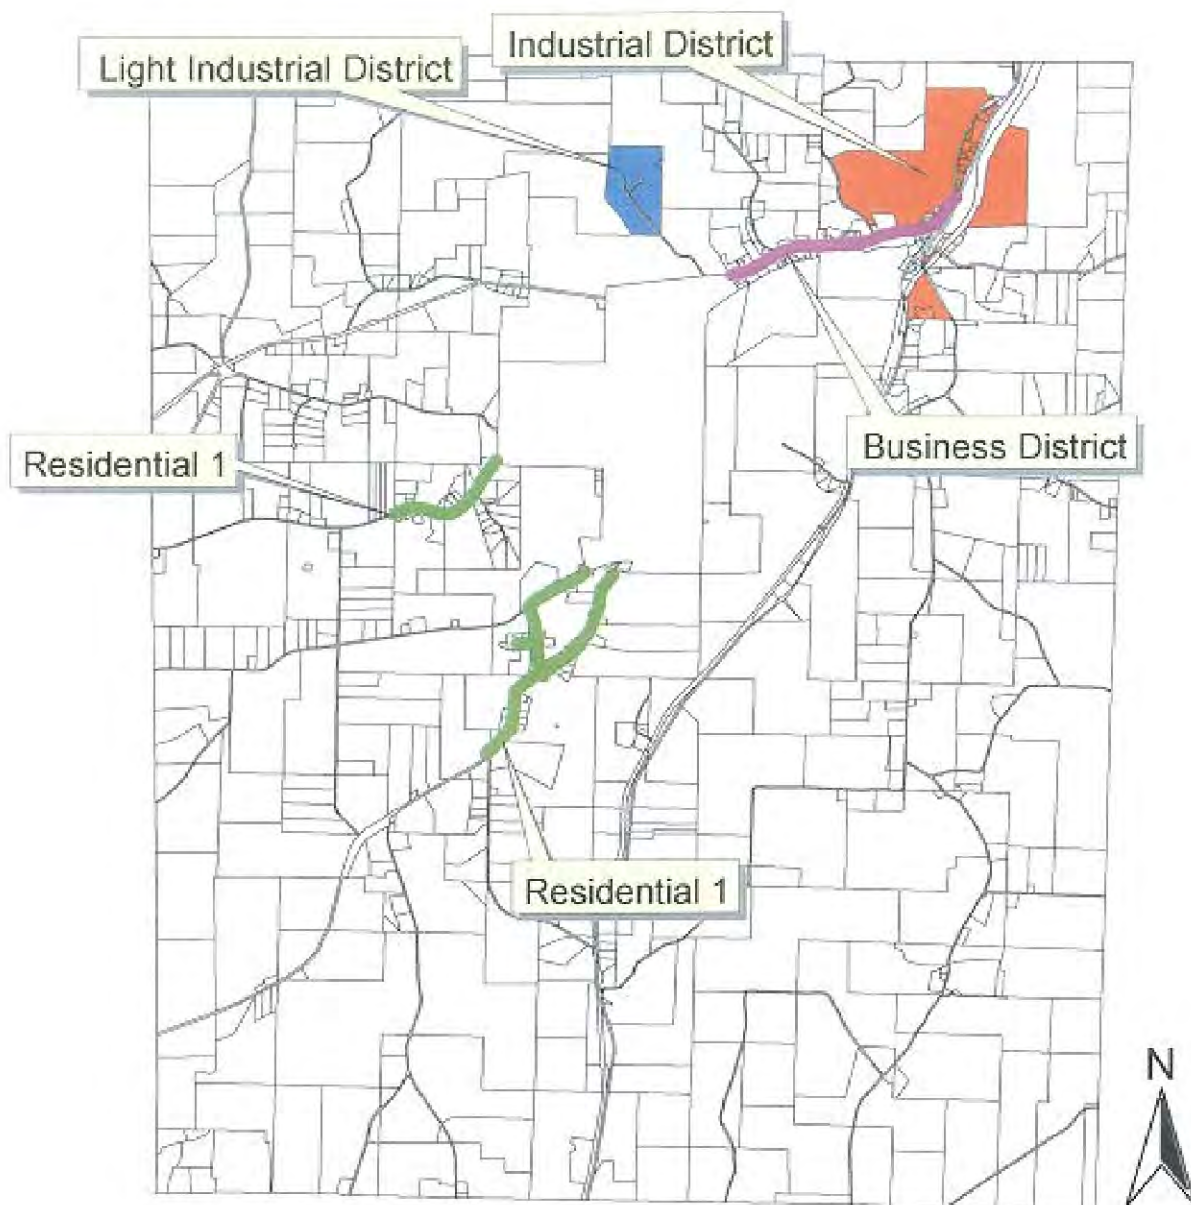

# Town of Alfred Zoning Districts

By: Dylan Macro  
2/9/04

Eight Point  
Wind Energy Center

Figure 4-4  
Town of Alfred Zoning Map

Created:  
10/13/2017

215 Greenfield Pkwy  
Liverpool, NY 13088